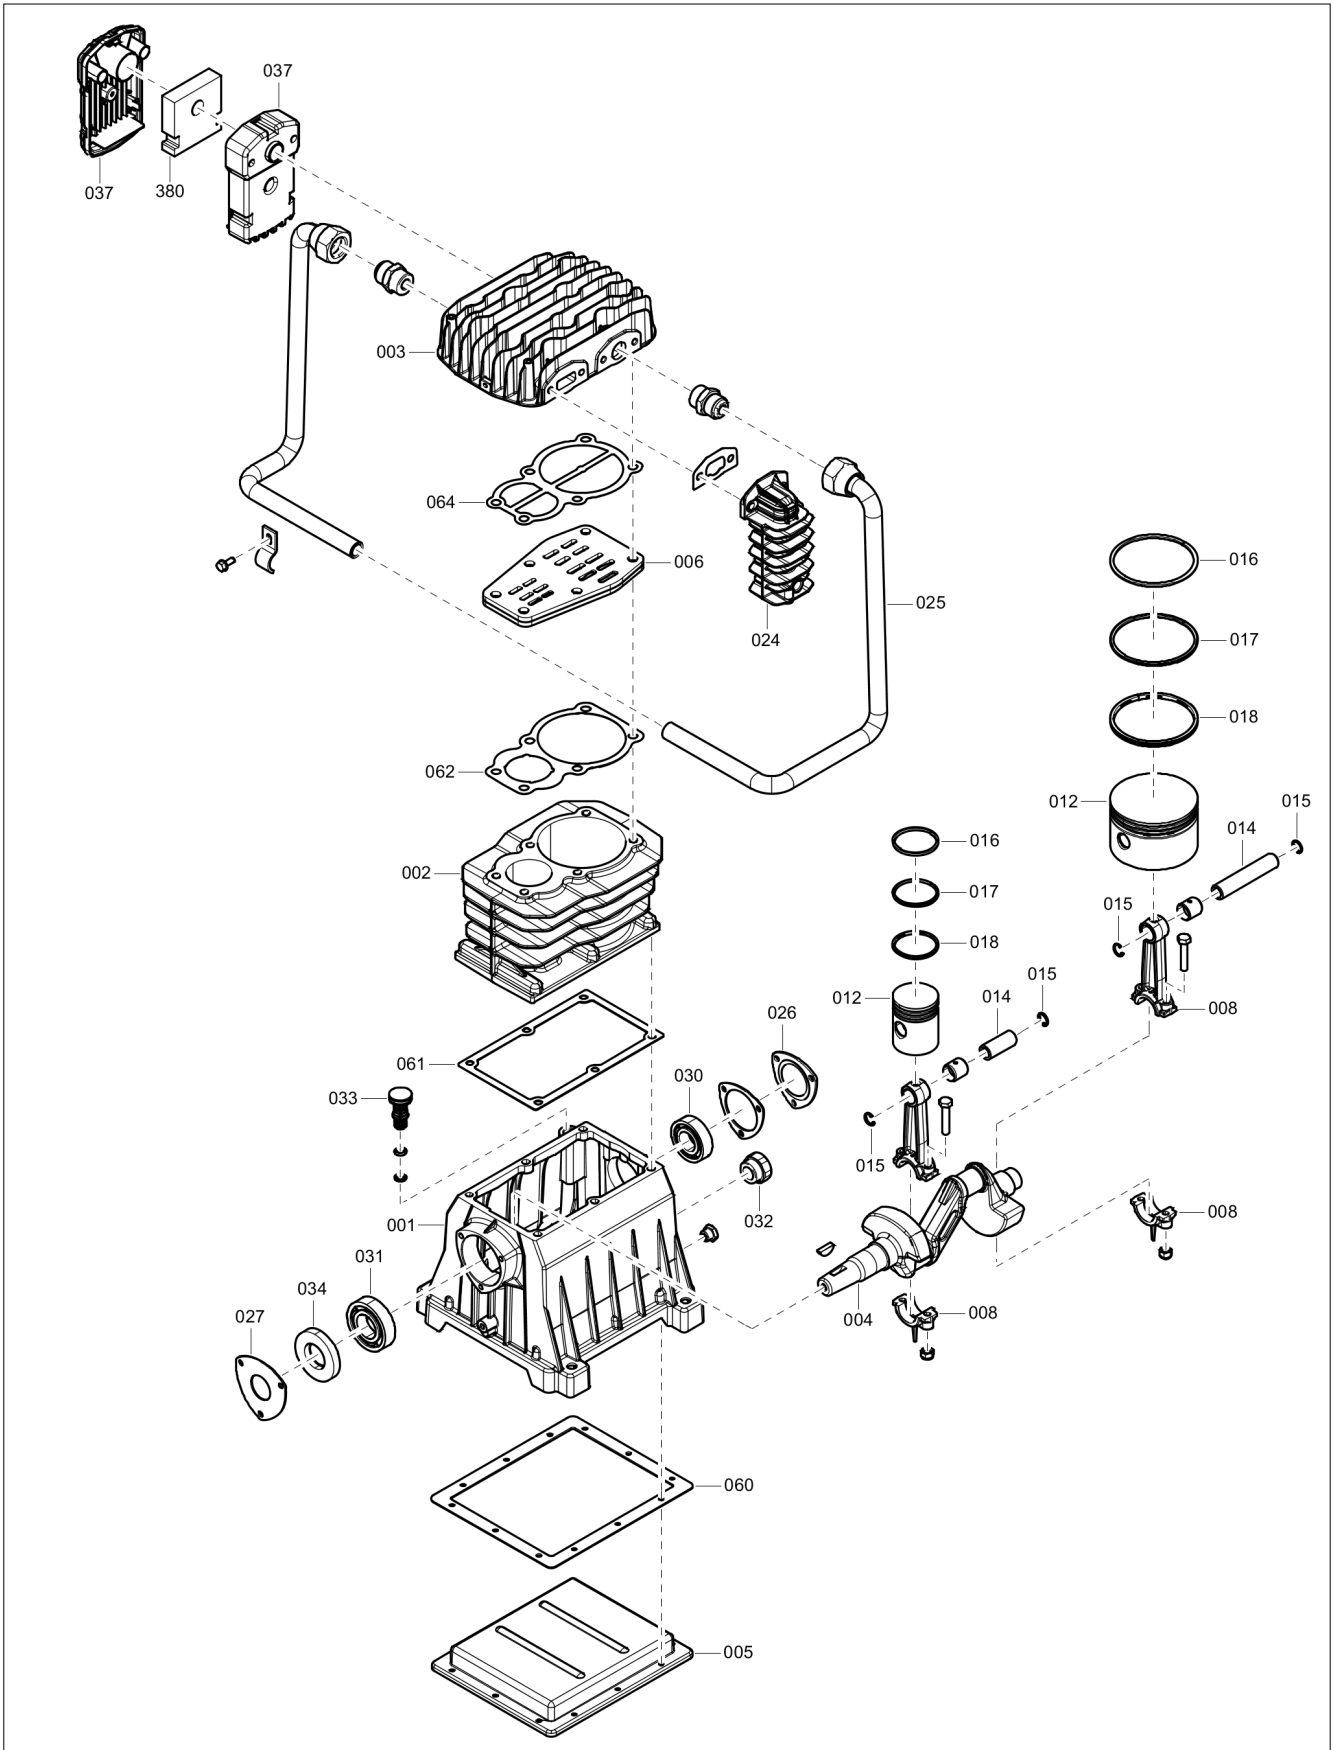

Pump

Item	Part No.	Name	Qty	Uom
001	1125070001	Crankcase	1	EA
002	1127570546	Cylinder	1	EA
003	1125030001	Head	1	EA
004	1125040149	Crankshaft	1	EA
005	1127650009	Crankcase bottom	1	EA
006	1124230123	Valve plate kit	1	EA
008	1124190003	Conrod LP	2	EA
012	1127220034	LP Piston	1	EA
012	1127220012	Piston HP (D52)	1	EA
014	1127050013	HP Gudgeon pin	1	EA
014	1127050027	LP Gudgeon pin	1	EA
015	1127040014	Snap ring	4	EA
016	1127140026	Piston ring AC (D52)	2	EA
016	1127140095	Piston ring AC (D100)	2	EA
017	1127140027	Piston ring ROS (D52)	2	EA
017	1127140096	Piston ring ROS (D100)	2	EA
018	1127140028	Piston ring ROF (D52)	2	EA
018	1127140097	Piston ring ROF (D100)	2	EA
024	1125130004	Aftercooler	1	EA
025	1127230233	Intercooler	1	EA
026	1127650007	Non drive end bearing housing	1	EA
027	1127650008	Drive end bearing housing	1	EA
030	1127060006	Bearing	1	EA
031	1127060015	Bearing	1	EA
032	1129700408	Oil sight glass	1	EA
033	1127090113	Oil fill plug	1	EA
034	1127070106	O-ring	1	EA
037	1127150236	Filter cover	1	EA
037	1127150237	Filter cover	1	EA