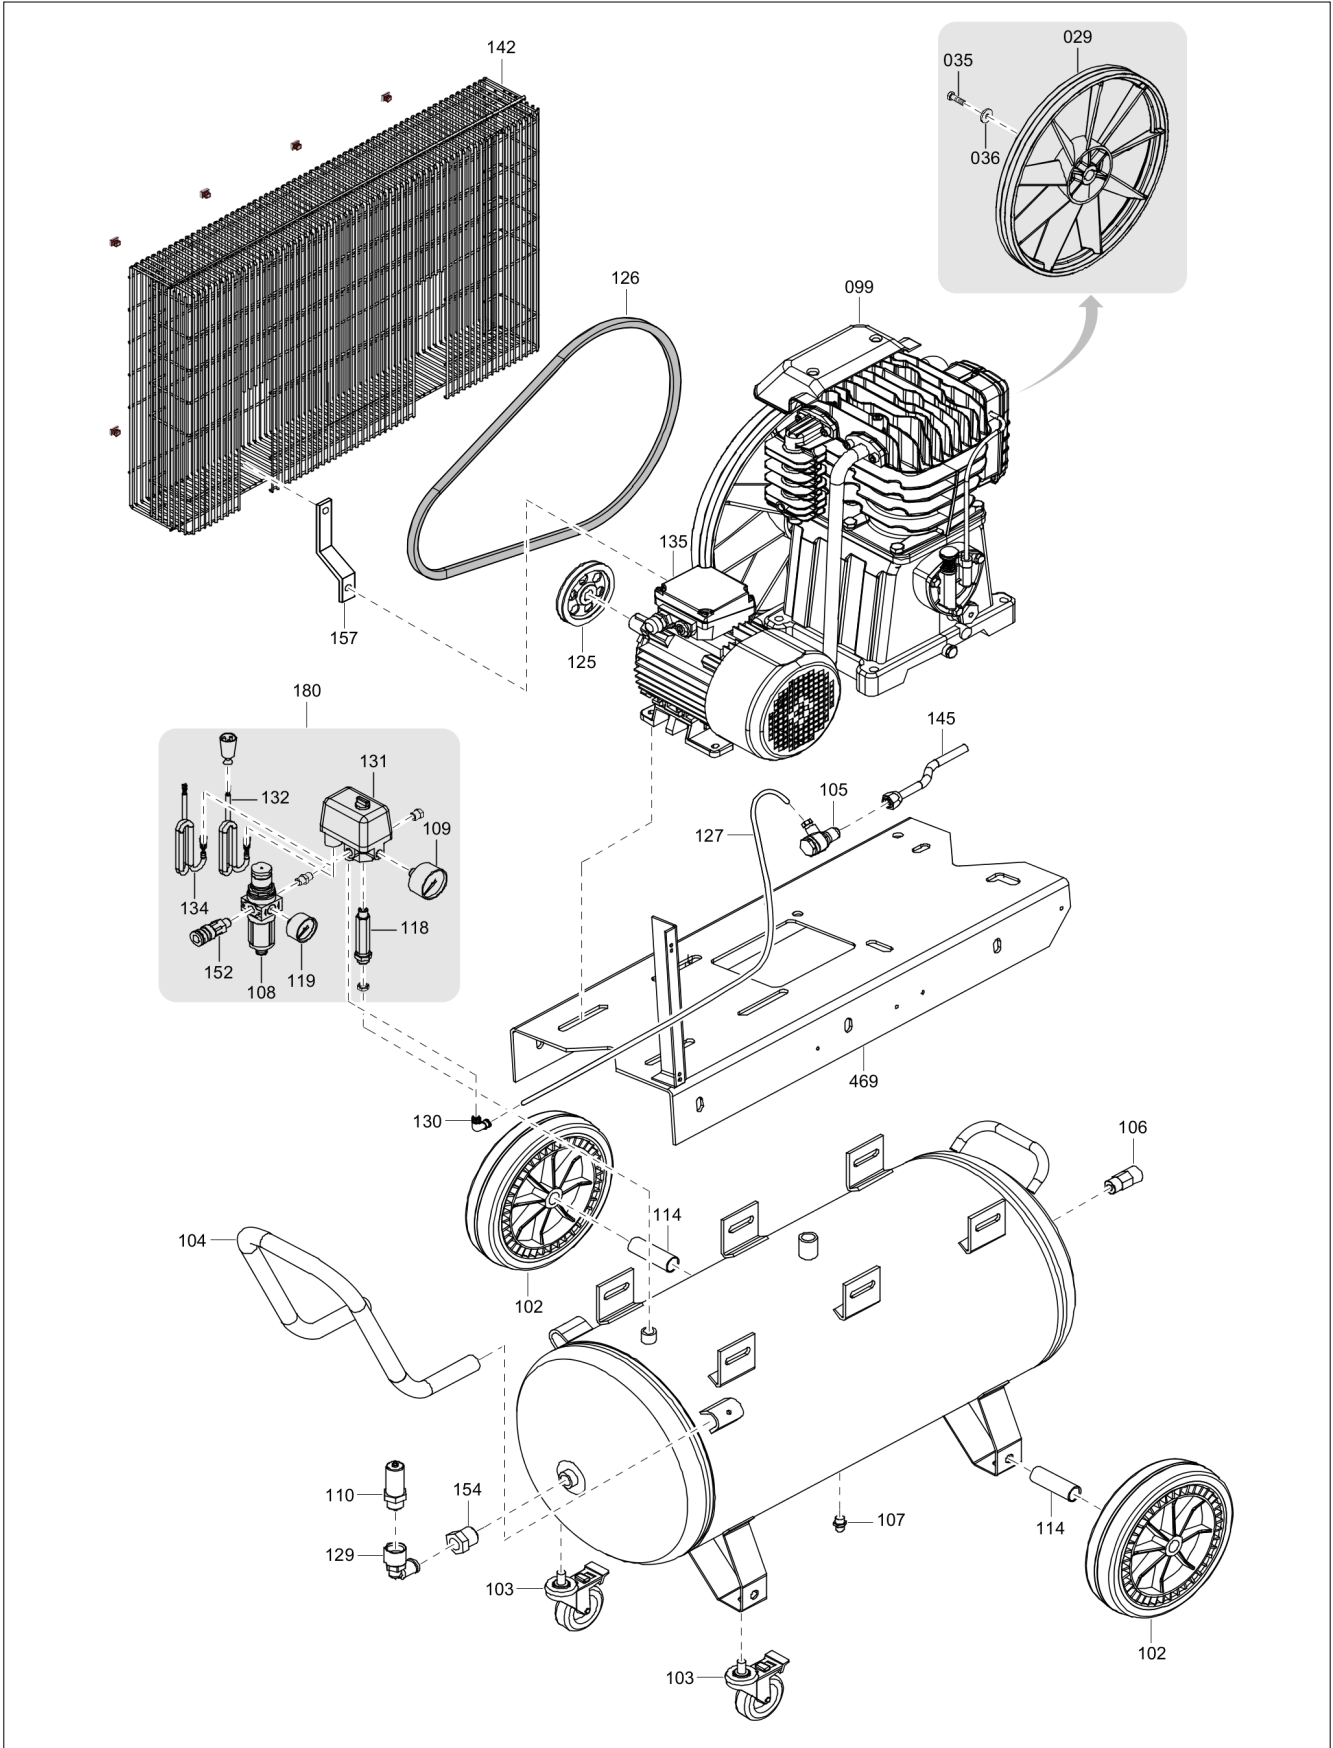

Parts List
AB 90/598 TC-TOMA-SER.ZINC.CE

TOMA

Piston Compressors

AB 90/598 TC-TOMA-SER.ZINC.CE

Parts List

Edition: 1

- Copyright,
Any unauthorized use or copying of the contents or any part thereof is prohibited. This applies in particular to trademarks, model denominations, part numbers and drawings.
- Use only authorized parts. Any damage or malfunction caused by the use of unauthorized parts is not covered by Warranty or Product Liability.

1127340500-1127340700_User manual 1

Appendix A:Pages Index A

Appendix B:Parts Index B

Service kit

Item	Part No.	Name	Qty	Uom
305	1124080029	Air filter	1	EA
325	1124230123	Valve plate kit	1	EA
330	1124080924	Upgrade kit	1	EA
335	1124080228	Gasket kit	1	EA
375	1126000788	Bottle 1L FIAC Performance oil	1	EA
KM1	1124080921	Easy kit	1	EA
PK1	1124080922	Performance kit	1	EA
HDK	1124080923	Heavy duty kit	1	EA

Item	Part No.	Name	Qty	Uom
029	1127200105	Flywheel	1	EA
099	1123020106	Pump	1	EA
102	1127260008	Wheel	2	EA
103	1127260043	Pivot wheel - front pin	2	EA
104	1125140060	Handle	1	EA
105	1127190019	Non-return valve	1	EA
106	1127130060	Tap	1	EA
107	1127130058	Drain tap	1	EA
108	1127100038	Pressure reducer	1	EA
109	1127110030	Gauge	1	EA
110	1127190209	Safety valve	1	EA
114	1127330001	Wheel pin	2	EA
118	1127230208	Pressure switch fitting	1	EA
119	1127110024	Pressure gauge	1	EA
125	1127400529	Pulley	1	EA
126	1127370023	Belt	1	EA
127	1127230001	Rilsan tube	1	EA
129	1127080013	Elbow fitting	1	EA
130	1127080014	Elbow fitting	1	EA
131	1127250117	Pressure switch	1	EA
132	1127320869	Cable	1	EA
134	1127320870	Cable	1	EA
135	1127380008	Motor	1	EA
142	1127240017	Belt guard	1	EA
145	1127230539	Delivery pipe	1	EA
152	1127130057	Universal coupling	1	EA
154	1127080569	Reducer fitting	1	EA
157	1127450619	Bracket	1	EA
180	1124050814	Pressure switch kit	1	EA